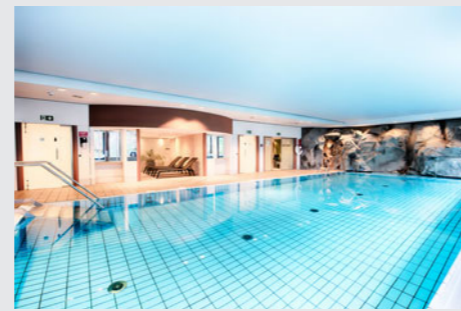

The most impressive Congress Location in Frankfurt
Air-conditioned conference center (total area 1.227 m²) with access to the terrace, 14 conference rooms for up to 1.000 persons and 395 rooms and suites

Veranstaltungsräume / Bestuhlungspläne | Event rooms / Seating plans

Nummer number	Raum room	Raumgröße room size (in m)	Fläche area (in m²)	Deckenhöhe ceiling high (in m)	Bankett gala-style	Theater theatre-style	Tagung Boardroom	Rezeption reception	Klassenraum classroom- style	U-Form U-shape	Forum
Erdgeschoss ground floor											
	Europa	24,6 x 15,8	390	5,0	300	500	möglich	400	300	-	-
1	Frankfurt 1	13,2 x 15,8	208	5,0	150	280	möglich	210	130	-	-
2	Frankfurt 2	11,4 x 15,8	179	5,0	100	210	möglich	180	100	-	-
3	Berlin	16,5 x 7,8	128	3,0	80	120	40	120	72	45	-
4	Kopenhagen	6,6 x 7,4	48	3,0	20	50	20	-	24	20	-
5	Brüssel	3,5 x 4,9	18	3,0	6	-	-	-	-	-	-
6	Heidelberg	11,3 x 5,1	57	3,0	30	60	24	-	30	27	-
7	Barcelona	7,9 x 5,0	40	3,0	10	20	12	-	18	12	-
8	Hamburg	11,3 x 5,1	57	3,0	30	60	24	-	30	21	-
9	London	6,6 x 4,9	32	3,0	10	20	12	-	12	12	-
10	Boardroom	6,9 x 5,1	35	3,0	-	-	10	-	-	-	-
11	Bibliothek	6,3 x 5,5	35	3,0	10	20	15	-	15	15	-
12	Amsterdam	12,6 x 7,3	92	2,8	40	70	36	-	400	30	-
13	The Studio	5,9 x 7,7	45	2,7	30	36	18	-	24	15	-
14	Forum	6,07 x 5,95	36	3,0	-	-	-	-	-	-	20