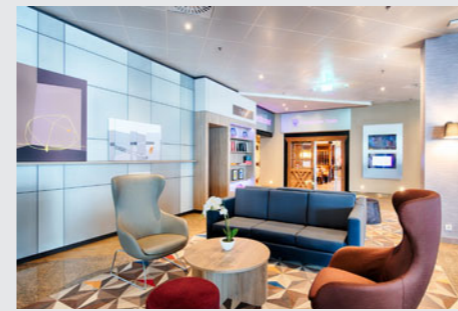

The most impressive Congress Location in Frankfurt
Air-conditioned conference center (total area 1.227 m²) with access to the terrace, 14 conference rooms for up to 1.000 persons and 395 rooms and suites

Veranstaltungsräume / Bestuhlungspläne | Event rooms / Seating plans

Nummer number	Raum room	Raumgröße room size (in m)	Fläche area (in m²)	Deckenhöhe ceiling high (in m)	Bankett gala-style	Theater theatre-style	Tagung Boardroom	Rezeption reception	Klassenraum classroom- style	U-Form U-shape	Forum
Erdgeschoss ground floor											
	Europa	24,6 x 15,8	390	5,0	300	500	möglich	400	300	-	-
1	Frankfurt 1	13,2 x 15,8	208	5,0	150	280	möglich	210	130	-	-
2	Frankfurt 2	11,4 x 15,8	179	5,0	100	210	möglich	180	100	-	-
3	Berlin	16,5 x 7,8	128	3,0	80	120	40	120	72	45	-
4	Kopenhagen	6,6 x 7,4	48	3,0	20	50	20	-	24	20	-
5	Brüssel	3,5 x 4,9	18	3,0	6	-	-	-	-	-	-
6	Heidelberg	11,3 x 5,1	57	3,0	30	60	24	-	30	27	-
7	Barcelona	7,9 x 5,0	40	3,0	10	20	12	-	18	12	-
8	Hamburg	11,3 x 5,1	57	3,0	30	60	24	-	30	21	-
9	London	6,6 x 4,9	32	3,0	10	20	12	-	12	12	-
10	Boardroom	6,9 x 5,1	35	3,0	-	-	10	-	-	-	-
11	Bibliothek	6,3 x 5,5	35	3,0	10	20	15	-	15	15	-
12	Amsterdam	12,6 x 7,3	92	2,8	40	70	36	-	400	30	-
13	The Studio	5,9 x 7,7	45	2,7	30	36	18	-	24	15	-
14	Forum	6,07 x 5,95	36	3,0	-	-	-	-	-	-	20